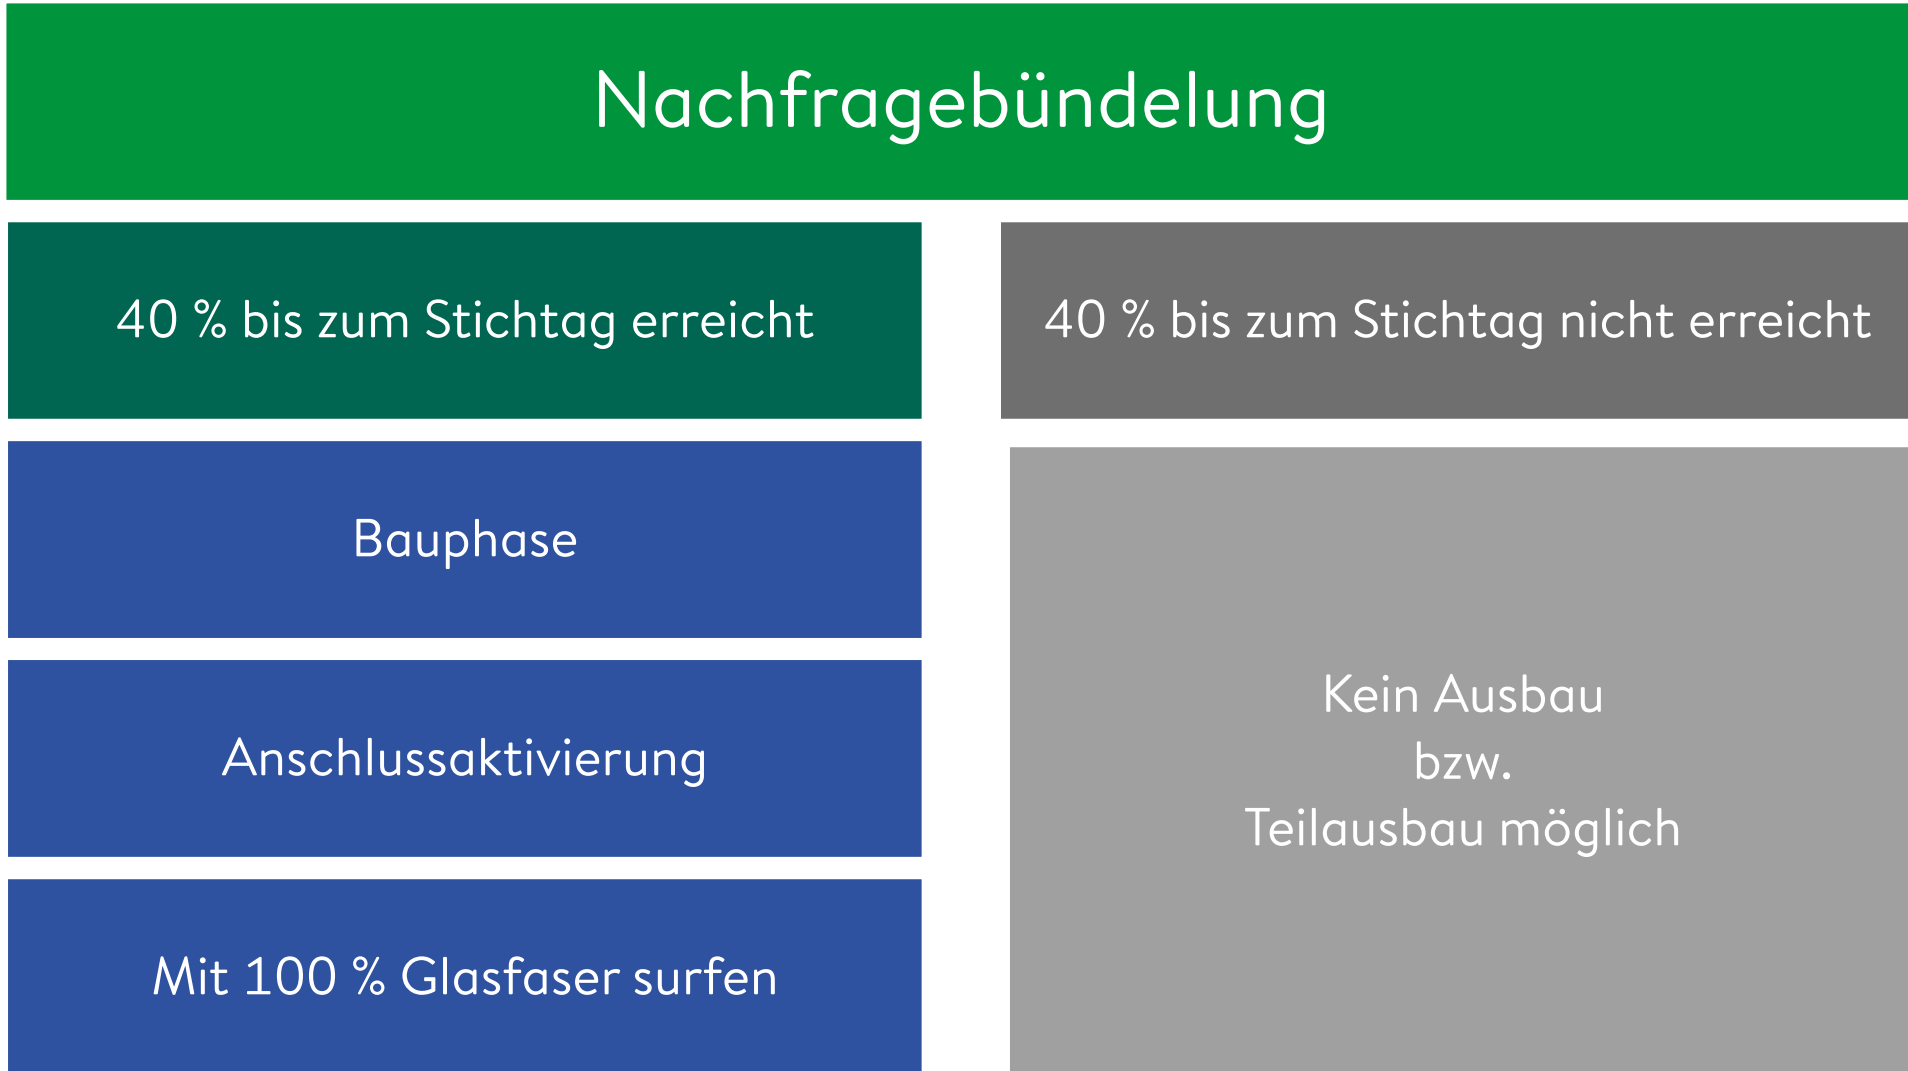

The background features a vibrant, abstract design. On the left, a dark red circular area is partially obscured by a larger, semi-transparent green circle. The space between and around these circles is filled with numerous thin, diagonal streaks of various colors, including red, orange, yellow, green, blue, and purple, creating a sense of motion and energy. On the right side, a solid green rectangular area contains the main text.

**FRANTSCHACH
-ST. GERTRAUD
&
KELAG-
CONNECT**

kelag

FRANTSCHACH-ST. GERTRAUD & KELAG-CONNECT

Projektlauf

FRANTSCHACH-ST. GERTRAUD & KELAG-CONNECT

Projektablauf

Nachfragebündelung

40 % bis zum Stichtag erreicht